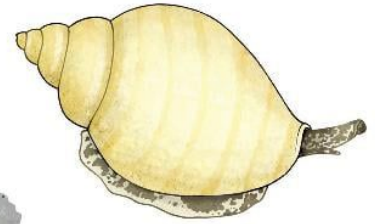

Brittle starfish  
3 POINTS

Butterfish  
3 POINTS

Dog whelk  
2 POINTS

Keel worms  
2 POINTS

Hermit crab  
2 POINTS

Shore crab  
2 POINTS

Beadlet anemone  
2 POINTS

Limpet  
1 POINT

Bladderwrack  
1 POINT

Irish moss  
3 POINTS

Velvet swimming crab  
3 POINTS

Edible crab  
3 POINTS

Shanny  
2 POINTS